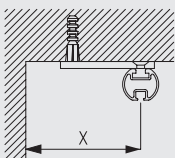

Fitting Options

Wall fix with brackets 3134-36/2

	X (mm)
3134/2	52
3135/2	72
3136/2	92

Ceiling fix with support 6138P

X (mm)
80-100

Please note: for ceiling fixing with midials, use bracket 3134/b

The final distances may be outside of the recommendations above depending on curtain make-up and any obstructions.

1003M

Wall fix with adjustable bracket 0537

	X (mm)
0537	80-100

0537
Adjustable bracket

6141
Track insert (uses screw 0798)

Standard Accessories

0706	End cover (1003)		1003	Profile	
3070	Twist eye endstop		3133	Bracket cover (60mm)	
3534	Glider 3533 in strip form		6141	Track insert (uses screw 0798)	
6784	Machine screw (for 6141 insert)		3134/2	Pole extension bracket (60mm - all colours)	