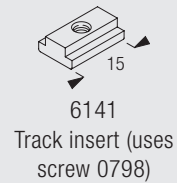

X (mm)
3134/2	52
3135/2	72
3136/2	92