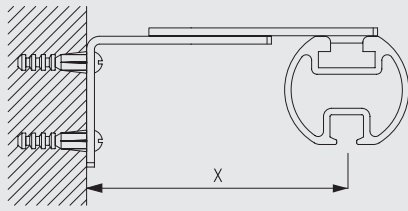

Fitting Options

Wall fix with brackets 3134-36/2

	X (mm)
3134/2	52
3135/2	72
3136/2	92

Ceiling fix with support 6138P

X (mm)
80-100

Please note: for ceiling fixing with midials, use bracket 3134/b

The final distances may be outside of the recommendations above depending on curtain make-up and any obstructions.

1003M

Wall fix with adjustable bracket 0537

	X (mm)
0537	80-100

0537
Adjustable bracket

6141
Track insert (uses screw 0798)

Standard Accessories

0706	End cover (1003)		1003	Profile	
3070	Twist eye endstop		3133	Bracket cover (60mm)	
3534	Glider 3533 in strip form		6141	Track insert (uses screw 0798)	
6784	Machine screw (for 6141 insert)		3134/2	Pole extension bracket (60mm - all colours)	