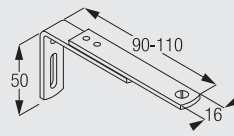

Fitting Options

Wall fix with brackets 3134-36/2

	X (mm)
3134/2	52
3135/2	72
3136/2	92

Ceiling fix with support 6138P

X (mm)
80-100

Please note: for ceiling fixing with midials, use bracket 3134/b

The final distances may be outside of the recommendations above depending on curtain make-up and any obstructions.

1003M

Wall fix with adjustable bracket 0537

	X (mm)
0537	80-100

0537
Adjustable bracket

6141
Track insert (uses screw 0798)

Standard Accessories

0706	End cover (1003)		1003	Profile	
3070	Twist eye endstop		3133	Bracket cover (60mm)	
3534	Glider 3533 in strip form		6141	Track insert (uses screw 0798)	
6784	Machine screw (for 6141 insert)		3134/2	Pole extension bracket (60mm - all colours)	