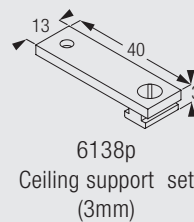

Fitting Options

Wall fix with brackets 3134-36/2

	X (mm)
3134/2	52
3135/2	72
3136/2	92

Ceiling fix with support 6138P

X (mm)
80-100

Please note: for ceiling fixing with midials, use bracket 3134/b

The final distances may be outside of the recommendations above depending on curtain make-up and any obstructions.

1003M

Wall fix with adjustable bracket 0537

	X (mm)
0537	80-100

0537
Adjustable bracket

6141
Track insert (uses screw 0798)

Standard Accessories

0706	End cover (1003)		1003	Profile	
3070	Twist eye endstop		3133	Bracket cover (60mm)	
3534	Glider 3533 in strip form		6141	Track insert (uses screw 0798)	
6784	Machine screw (for 6141 insert)		3134/2	Pole extension bracket (60mm - all colours)	