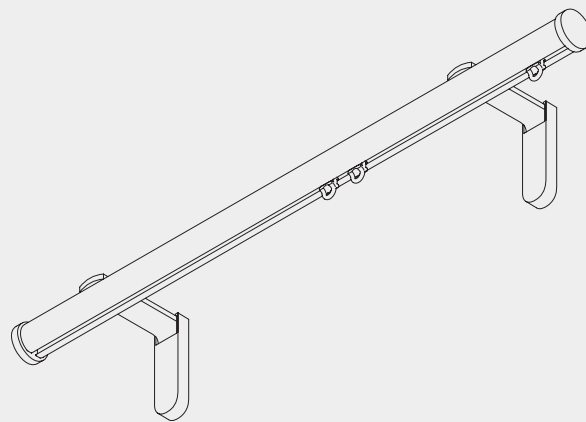

Decorative Curtain Poles

Hand Operated Curtain Pole System

Silent Gliss® 1003M Metropole 23mm

Product Information

- Hand operated decorative curtain poles for domestic and contract applications
- Ideal for bay windows
- For light to medium weight curtains
- Made to measure
- Profile length 6m (chrome effect 3.95m)
- 6 different finishes - black, silver, chrome effect, gunmetal, taupe and white
- Range of decorative finial and midial designs in different styles and colours
- Midial designs can also be used with holdback arms to create an attractive additional feature
- Wall fix or ceiling fix
- Unlike other poles, 1003 can be bent to a small radius for bay windows etc. whilst retaining efficient operation

1003M

Profile, Bending and Specification Information

1003

Standard radius 150mm

Specification Guide - download from www.silentgliss.co.uk (password required).

Silent Gliss 1003 curtain track, hand drawn, aluminium, assembled complete with gliders 3533 at 16/m, 2 endcovers 0706 and 2 endstops 3070. Face fix with brackets 3134/6. Top fix with support 6138P. Available in black, white, silver, gunmetal, taupe and chrome effect.

Design Options

Finials

Finials are decorative elements that fit at the end of the pole.

- A: 0985 Groove Ball 85mm
- B: 0628 Groove Cylinder 80mm
- C: 0993CL Shard (clear) 112mm
- D: 0993ET Shard (etched) 112mm
- E: 0884 Crystal Cube 33mm (green, black, brown)
- F: 0894 Crystal Cylinder 55mm (green, black, brown)

Without finial, endcaps with matching colour of the pole will be applied. Please refer to the specific Metropole brochure for more detail and colour descriptions.

Midials

Midials are a curtain pole decoration projecting in front of the pole.