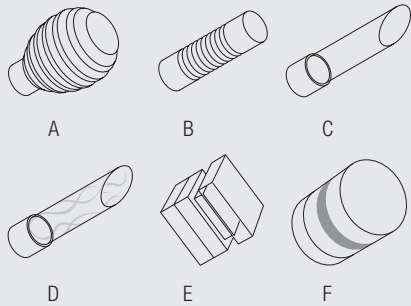

Decorative Curtain Poles

Hand Operated Curtain Pole System

Silent Gliss® 1003M Metropole 23mm

Product Information

- Hand operated decorative curtain poles for domestic and contract applications
- Ideal for bay windows
- For light to medium weight curtains
- Made to measure
- Profile length 6m (chrome effect 3.95m)
- 6 different finishes - black, silver, chrome effect, gunmetal, taupe and white
- Range of decorative finial and midial designs in different styles and colours
- Midial designs can also be used with holdback arms to create an attractive additional feature
- Wall fix or ceiling fix
- Unlike other poles, 1003 can be bent to a small radius for bay windows etc. whilst retaining efficient operation

1003M

Profile, Bending and Specification Information

1003

Standard radius 150mm

Specification Guide - download from www.silentgliss.co.uk (password required).

Silent Gliss 1003 curtain track, hand drawn, aluminium, assembled complete with gliders 3533 at 16/m, 2 endcovers 0706 and 2 endstops 3070. Face fix with brackets 3134/6. Top fix with support 6138P. Available in black, white, silver, gunmetal, taupe and chrome effect.

Design Options

Finials

Finials are decorative elements that fit at the end of the pole.

- A: 0985 Groove Ball 85mm
- B: 0628 Groove Cylinder 80mm
- C: 0993CL Shard (clear) 112mm
- D: 0993ET Shard (etched) 112mm
- E: 0884 Crystal Cube 33mm (green, black, brown)
- F: 0894 Crystal Cylinder 55mm (green, black, brown)