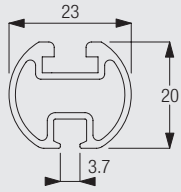

Decorative Curtain Poles

Hand Operated Curtain Pole System

Silent Gliss® 1003M Metropole 23mm

Product Information

- Hand operated decorative curtain poles for domestic and contract applications
- Ideal for bay windows
- For light to medium weight curtains
- Made to measure
- Profile length 6m (chrome effect 3.95m)
- 6 different finishes - black, silver, chrome effect, gunmetal, taupe and white
- Range of decorative finial and midial designs in different styles and colours
- Midial designs can also be used with holdback arms to create an attractive additional feature
- Wall fix or ceiling fix
- Unlike other poles, 1003 can be bent to a small radius for bay windows etc. whilst retaining efficient operation

1003M

Profile, Bending and Specification Information

1003

Standard radius 150mm

Specification Guide - download from www.silentgliss.co.uk (password required).

Silent Gliss 1003 curtain track, hand drawn, aluminium, assembled complete with gliders 3533 at 16/m, 2 endcovers 0706 and 2 endstops 3070. Face fix with brackets 3134/6. Top fix with support 6138P. Available in black, white, silver, gunmetal, taupe and chrome effect.

Design Options

Finials

Finials are decorative elements that fit at the end of the pole.

- A: 0985 Groove Ball 85mm
- B: 0628 Groove Cylinder 80mm
- C: 0993CL Shard (clear) 112mm
- D: 0993ET Shard (etched) 112mm
- E: 0884 Crystal Cube 33mm (green, black, brown)
- F: 0894 Crystal Cylinder 55mm (green, black, brown)