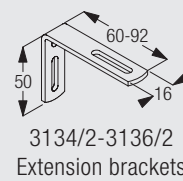

X (mm)
3134/2	52
3135/2	72
3136/2	92